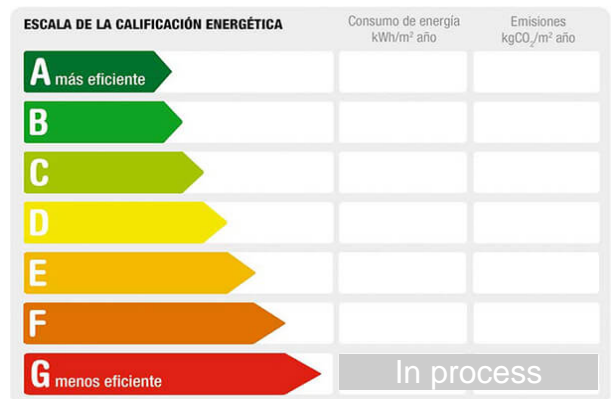

Address: paseo marítimo 1 J
Floor: 6
Town: El Puerto de Santa María
Province: Cádiz
Postal code: 11500
Zone: BAHÍA BLANCA

Sqm built: 68 **Terraces:** 1 **Bedrooms:** 2
Orientation: southwest **Bathrooms:** 2 **Outward/Inward:** outward