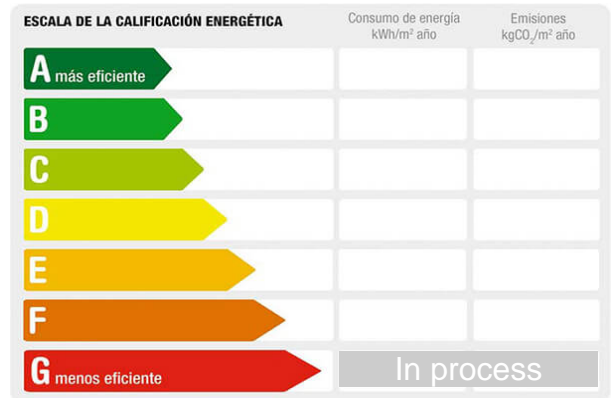

Address: STA. M^aDEL MAR 10 B
Floor: 2
Town: El Puerto de Santa María
Province: Cádiz
Postal code: 11500
Zone: Urb Santa M^a del Mar II

Sqm built: 70 **Floor:** porcellaneous **Terraces:** 1
Bedrooms: 2 **Bathrooms:** 1 **Outward/Inward:** outward
Cupboards: 2